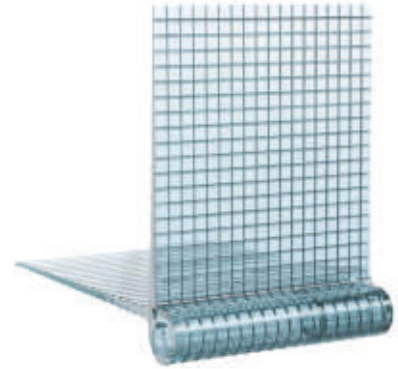

# KITE SHELF 2015

Design Patricia Urquiola

**8060**

**HINGE**

Polycarbonate

**SHELF**

Transparent or mass-dyed thermoplastic technopolymer

TRANSPARENT

B4  
Crystal

AZ  
Light  
blue

VE  
Green

AM  
Amber

RO  
Pink

2

1.372

0.021

32X33X20

**8060**