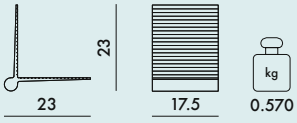

# KITE SHELF 2015

Design Patricia Urquiola

**8060**

**HINGE**

Polycarbonate

**SHELF**

Transparent or mass-dyed thermoplastic technopolymer

TRANSPARENT

B4  
Crystal

AZ  
Light  
blue

VE  
Green

AM  
Amber

RO  
Pink

2

1.372

0.021

32X33X20

**8060**